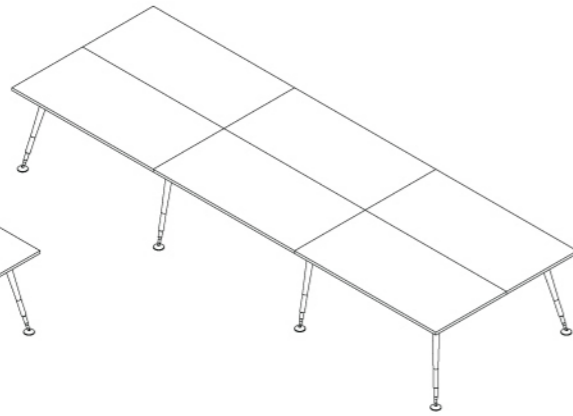

U3-6WB
U3-6WB-360120 (3600 x 1200 x 750mm)
U3-6WB-450120 (4500 x 1200 x 750mm)
U3-6WB-540120 (5400 x 1200 x 750mm)
U3-6WB-450150 (4500 x 1500 x 750mm)
U3-6WB-540150 (5400 x 1500 x 750mm)
U3-6WB-450180 (4500 x 1800 x 750mm)
U3-6WB-540180 (5400 x 1800 x 750mm)