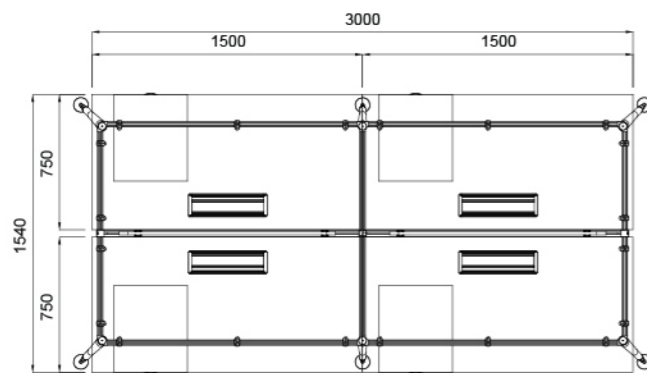

T-Shape Workstation