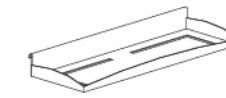

Desk top side panel (Upholstery)

U3-SDP(UP)-6035 (600 x 18 x 350mm)
 U3-SDP(UP)-7535 (750 x 18 x 350mm)
 U3-SDP(UP)-9035 (900 x 18 x 350mm)

Desk top side panel (F.Acrylic)

U3-SDP(FA)-6035 (600 x 18 x 350mm)
 U3-SDP(FA)-7535 (750 x 18 x 350mm)
 U3-SDP(FA)-9035 (900 x 18 x 350mm)

Accessories

EL-PT
Paper Tray

EL-PH
Pencil Holder

EL-PES
Pencil Tray

U3-AHP (Double Face)
Accessories Hanging Panel

U3-AHP (Single Face)
Accessories Hanging Panel

Netbox
 NT-3 Gangs
 NT-4 Gangs
 NT-5 Gangs
 NT-6 Gangs