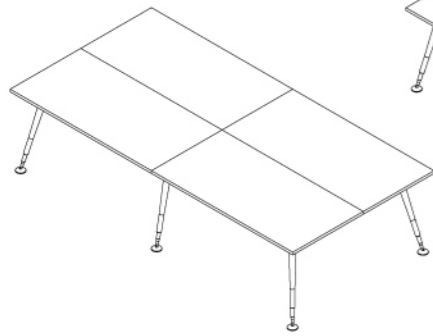

U3-4WB
U3-4WB-240120 (2400 x 1200 x 750mm)
U3-4WB-300120 (3000 x 1200 x 750mm)
U3-4WB-360120 (3600 x 1200 x 750mm)
U3-4WB-300150 (3000 x 1500 x 750mm)
U3-4WB-360150 (3600 x 1500 x 750mm)
U3-4WB-300180 (3000 x 1800 x 750mm)
U3-4WB-360180 (3600 x 1800 x 750mm)