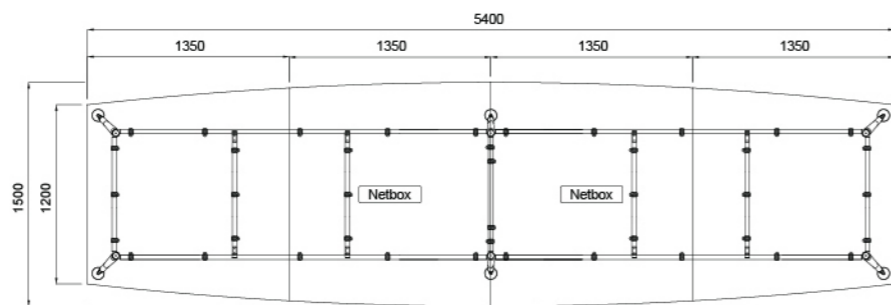

A modern take on the typical meeting table made from top-notch quality melamine faced board help up by aluminium legs which certainly exudes a prestigious ambience.

Conference Table

Configuration

U3-RCT
 U3-RCT-9060 (900 x 600 x 750mm)
 U3-RCT-12060 (1200 x 600 x 750mm)
 U3-RCT-15060 (1500 x 600 x 750mm)
 U3-RCT-18060 (1800 x 600 x 750mm)
 U3-RCT-12075 (1200 x 750 x 750mm)
 U3-RCT-15075 (1500 x 750 x 750mm)
 U3-RCT-18075 (1800 x 750 x 750mm)
 U3-RCT-15090 (1500 x 900 x 750mm)
 U3-RCT-18090 (1800 x 900 x 750mm)