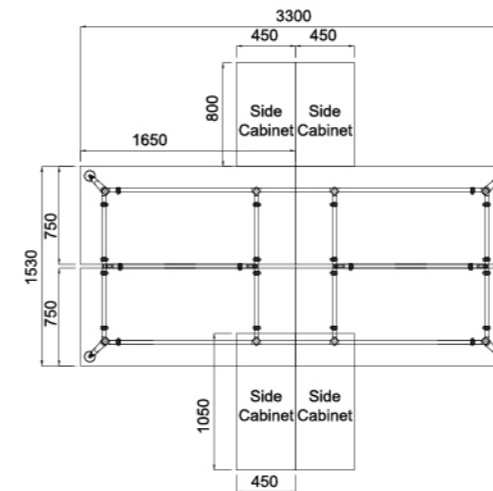

L-Shape Executive Table

U3 executive desk combines tendering melamine desk top with elegance aluminium profile legbase. Backed with numerous supplementary items mobile pedestal, tubular side table and range of cabinets express a sense a harmony in working enviroment.

Workstation

This communal workstation features a wide and spacious work area that is best use for open discussion and exchange of working enviroment ideas. Middle screens can be in fabric, glass and polycarbonate to help maintain the friendly environment yet do not compromise on working privacy.