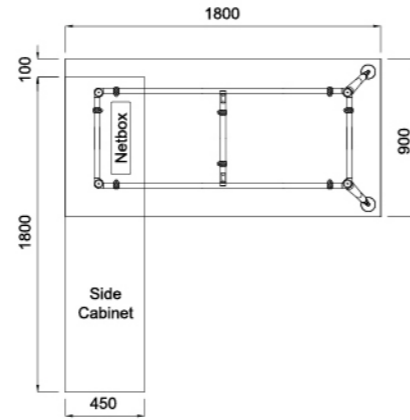

L-Shape Executive Table

U3 executive desk combines tendering melamine desk top with elegance aluminium profile legbase. Backed with numerous supplementary items mobile pedestal, tubular side table and range of cabinets express a sense a harmony in working enviroment.

Workstation

This communal workstation features a wide and spacious work area that is best use for open discussion and exchange of working enviroment ideas. Middle screens can be in fabric, glass and polycarbonate to help maintain the friendly environment yet do not compromise on working privacy.