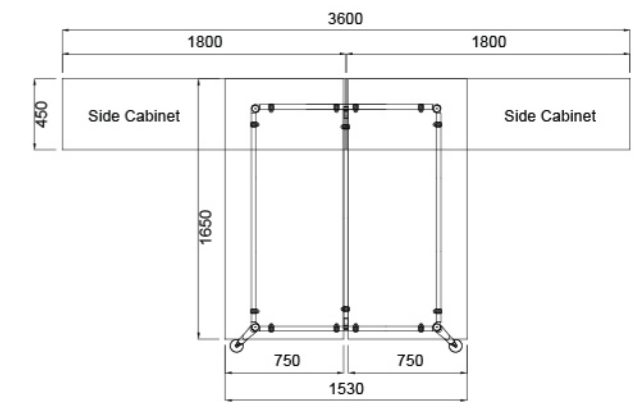

T-Shape Workstation