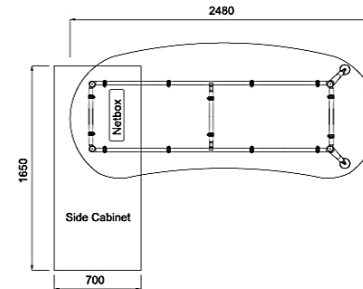

U-PLAN™

We grow with you

U-PLAN OFFICE FURNITURE SDN BHD, a marketing arm of S.KIAN SENG SDN BHD group of companies is a manufacturer and supplier of office chairs, tables, partitions and etc in the office industry.

Incorporated in the early seventies, U-PLAN OFFICE FURNITURE is a pioneer in the office industry and has emerged as a leading chair manufacturer in Malaysia. Recognizing the dynamic environment, we have diversify into a comprehensive range of office furniture e.g tables, partition, operating equipment and etc to serve our customers better. Our design is simple, elegant and built to last.

Globally, we have gained recognition to some of our customers in South East Asia region, Middle East and the Asia Pacific region. To meet customer needs, provide quality products and professional services are our motto.

With above commitment, we will serve the industry for continual growth.

A unique complete office set of cabinets with trending looking director desking will enhance the prestige of the office with warm working environment trim and compact. This combination offer a sophistication, confidence and luxurious fitting for any working personnel in a company.

Director
Table