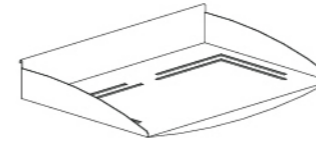

Desk top side panel (Upholstery)

U3-SDP(UP)-6035 (600 x 18 x 350mm)
 U3-SDP(UP)-7535 (750 x 18 x 350mm)
 U3-SDP(UP)-9035 (900 x 18 x 350mm)

Desk top side panel (F.Acrylic)

U3-SDP(FA)-6035 (600 x 18 x 350mm)
 U3-SDP(FA)-7535 (750 x 18 x 350mm)
 U3-SDP(FA)-9035 (900 x 18 x 350mm)

Accessories

EL-PT
Paper Tray

EL-PH
Pencil Holder

EL-PES
Pencil Tray

U3-AHP (Double Face)
Accessories Hanging Panel

U3-AHP (Single Face)
Accessories Hanging Panel

Netbox
 NT-3 Gangs
 NT-4 Gangs
 NT-5 Gangs
 NT-6 Gangs