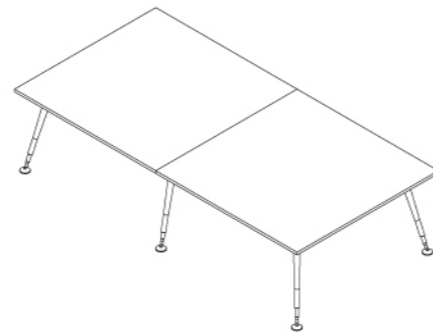

U3-MT
U3-MT-21090 (2100 x 900 x 750mm)
U3-MT-24090 (2400 x 900 x 750mm)
U3-MT-270120 (2700 x 1200 x 750mm)
U3-MT-300120 (3000 x 1200 x 750mm)
U3-MT-360120 (3600 x 1200 x 750mm)