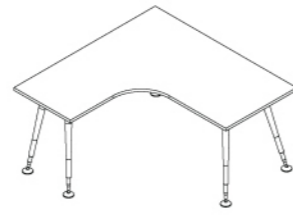

A modern take on the typical meeting table made from top-notch quality melamine faced board help up by aluminium legs which certainly exudes a prestigious ambience.

Conference Table

Configuration

U3-RCT
 U3-RCT-9060 (900 x 600 x 750mm)
 U3-RCT-12060 (1200 x 600 x 750mm)
 U3-RCT-15060 (1500 x 600 x 750mm)
 U3-RCT-18060 (1800 x 600 x 750mm)
 U3-RCT-12075 (1200 x 750 x 750mm)
 U3-RCT-15075 (1500 x 750 x 750mm)
 U3-RCT-18075 (1800 x 750 x 750mm)
 U3-RCT-15090 (1500 x 900 x 750mm)
 U3-RCT-18090 (1800 x 900 x 750mm)

U3-LT
 U3-LT-105105 (1050 x 1050 x 750mm)
 U3-LT-120120 (1200 x 1200 x 750mm)
 U3-LT-135135 (1350 x 1350 x 750mm)
 U3-LT-150150 (1500 x 1500 x 750mm)
 U3-LT-180180 (1800 x 1800 x 750mm)
 U3-LT-210180 (2100 x 1800 x 750mm)