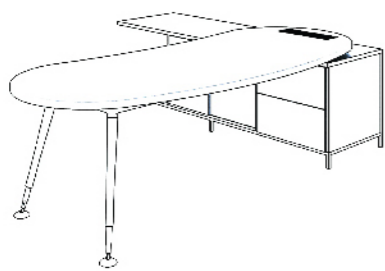

Director Table